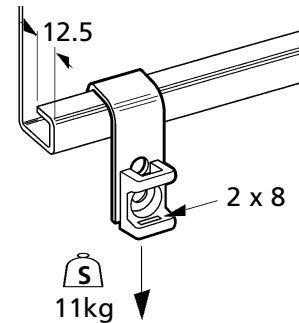

UPC/PART NO.	B-LINE NO.	E-ZINC

781011 04413	BF14-CT-R	25