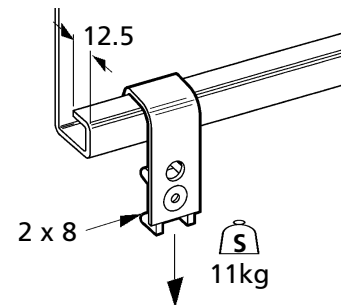

UPC/PART NO.	B-LINE NO.	E-ZINC

781011 04414	BF14-CT2	25